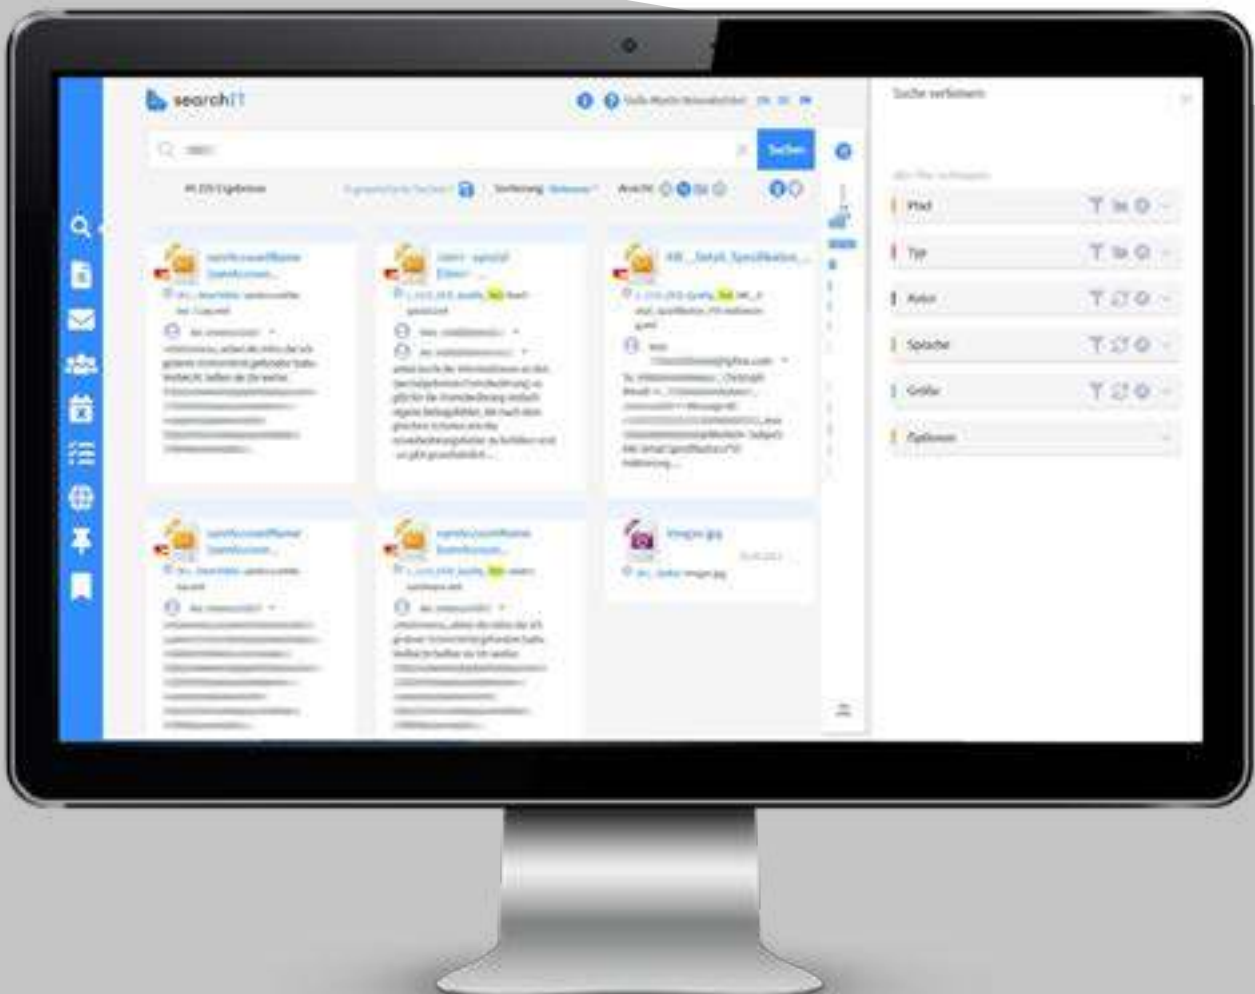

Daily Business Use Cases

- ✓ GDPR Support
- ✓ Best Document Management
- ✓ Keyword-based Fulltext Search
- ✓ Search all Data Sources
- ✓ Sentiment Analyses
- ✓ AI-based Search & Filter Options
- ✓ Service & Support